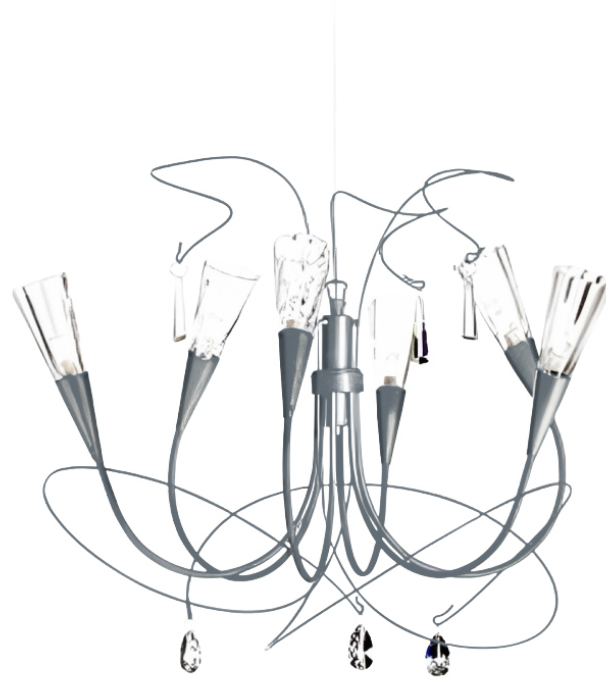

Z_TRUMPET SUSPENSION

Z6460ALU

GENERAL

Series: Z_Trumpet
Brand: Zanin
Division: Classics
Mounting Type: Suspension
Mounting Location: Ceiling
Subcategory: Chandelier

PHYSICAL

Diameter (mm): 699
Diameter (in): 27.5
Height (mm): 508
Height (in): 20
Diffuser: Frosted & Clear Glass - Hand Blown
Fixture Material: Wrought Iron

ELECTRICAL

Number of Lamps: 6
Lamp Type: LED Retrofit
Bulb Included: Bulb Not Included
Total Output Wattage (W): 60
Max. Wattage Per Lamp (W): 10
Lamp Base: G9
Input Voltage (V): 120
Lamp Voltage (V): 120

LED

OPTICAL

RATINGS AND CERTIFICATIONS

Certified By: CSA Certified to UL and CSA Standards
IP rating: IP20

PROJECT _____
TYPE _____
NOTES _____
QUANTITY _____
DATE _____

Z_TRUMPET SUSPENSION

Z6506ALU

PROJECT _____
TYPE _____
NOTES _____
QUANTITY _____
DATE _____